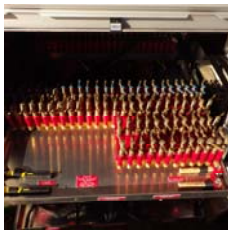

➤➤ Specifications

- 14' C-Jay Trailer with V-Nose
- 11,684 lb. GVWR
- Torflex Rubber Ride Tandem Axels
- 4 Amdor™ Roll Up Doors
- Roll Out Shelving
- 12K Drop Foot Jack
- Two-Way Vents Front & Rear
- Easy Tow With Pick-Up Truck

Features

Efficient Use of Space

- Everything Easily Accessible
- Single Point Lock System
- No Interior Walk-Way
- All In A 14' Trailer

Instant Inventory

- Custom Build Receptacles Designed For Each Appliance or Tool
- Sized-To-Fit Quantities
- Detail Labeling